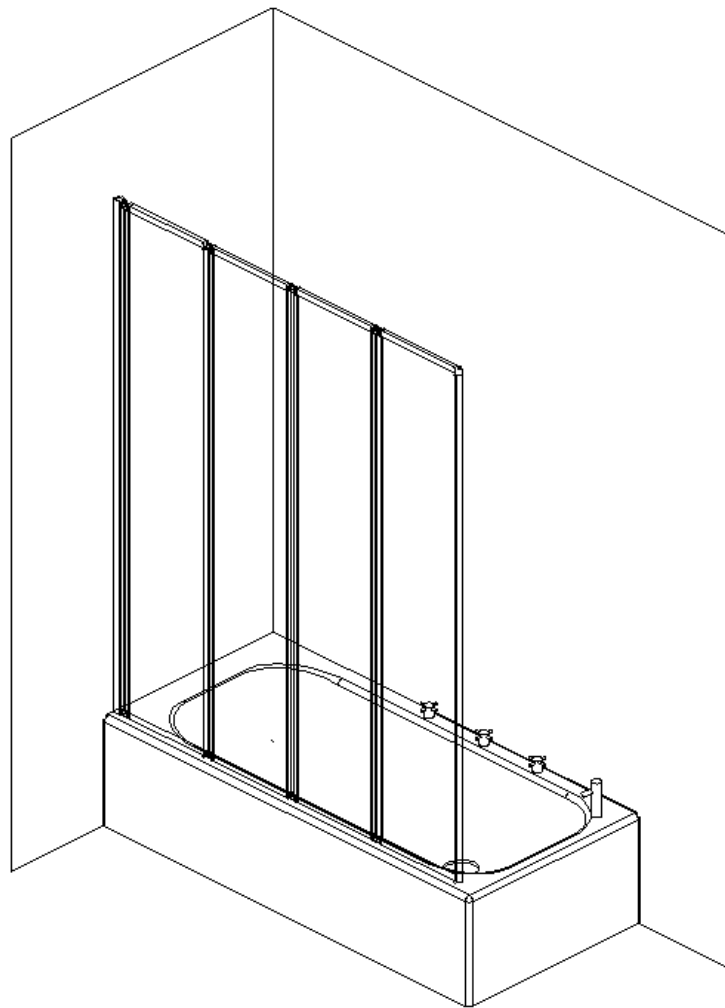

USER MANUAL

Thank you for choosing Better Bathrooms.
Please read this manual before installing your product
and keep for future reference.

better 
bathrooms

Cetus 4 Fold 4mm Chrome Bath Screen BeBa_28047